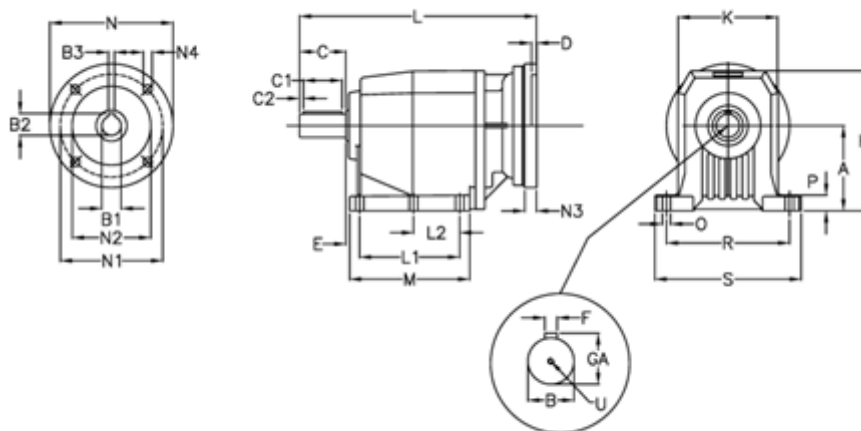

Article number: 40600800611260
 Description: Helical gearbox
 C802P-6,1-P180B5

Measures

A = 250	D = 6.0	L2 = 0.0	P = 35
B = 80	E = 33	M = 277.0	R = 370
B1 = 48	F = 22	N = 350	S = 440
B2 = 51.8	GA = 85.0	N1 = 300	U = M20x42
B3 = 14	H = 420	N2 = 250	
C = 140	K = 320	N3 = 23	
C1 = 110	L = 635.0	N4 = 18	
C2 = 15	L1 = 210.0	O = 26	